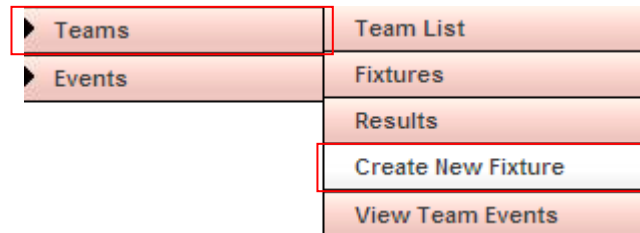

Create New Fixture

Although the majority of leagues and competitions and input either centrally by the RFU or at county level. Clubs may arrange friendlies or their own mini competitions.

For this reason RugbyFirst has a facility where an individual with the correct user rights can arrange fixtures for the clubs.

To arrange a fixture, ensure you are on the Clubs RugbyFirst page, select **'Teams'** followed by **'Create New Fixture'**

A new page will load where you can begin entering the details of the fixture.

A screenshot of a web form titled 'Add New Fixture'. The form contains the following fields and controls:

- Date:** A text input field containing '13/01/2010' and a calendar icon to its right.
- Time:** Two dropdown menus, the first containing '12' and the second containing '00', separated by a colon.
- Home Team:** A button labeled 'Select Team ...'.
- Away Team:** A button labeled 'Select Team ...'.
- Save Fixture:** A button located at the bottom right of the form.