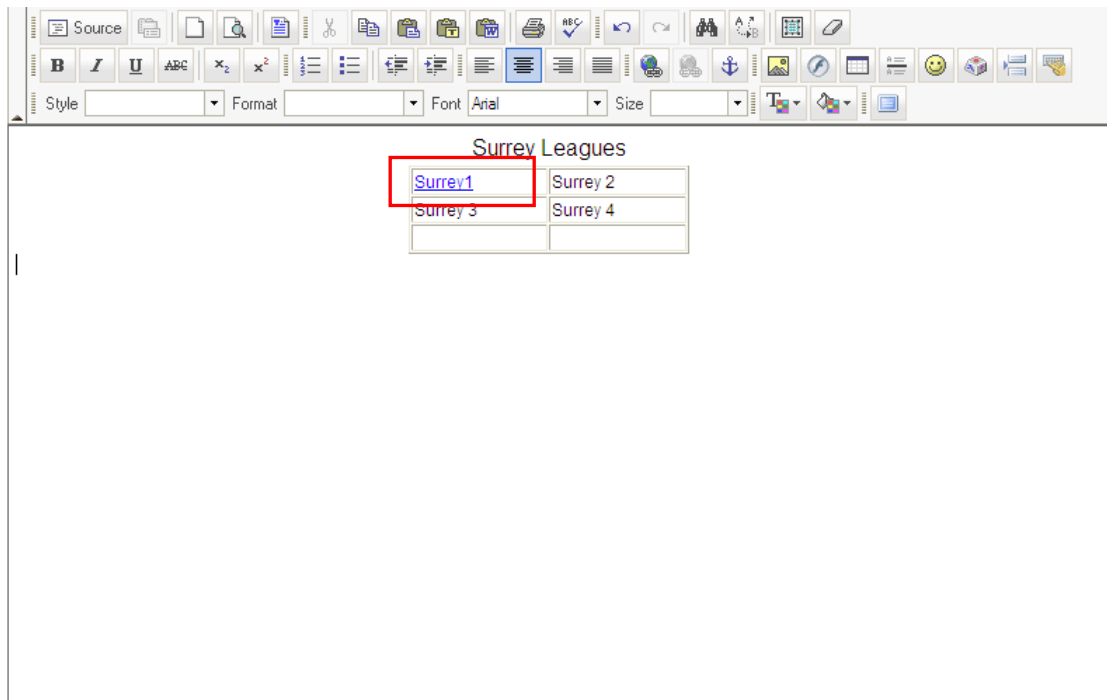

Input the link for the relevant league. Once input select target from the tab menu at the top of the pop up screen.

From the target menu, select the target drop down box and select <popup windows>

Once selected further options will be made available to you to choose from.

From this menu you have to select Resizable and Scroll Bars. You must also stipulate the size of the window a width of 850 and height of 650 is recommended. Once all the details are input select ok.

You will be returned to the original page with the table of leagues. The league you have just created a link for will now be active i.e. The league will appear blue and underlined, meaning when someone selects that league they will be re-directed to a new page as per the web address you have entered.