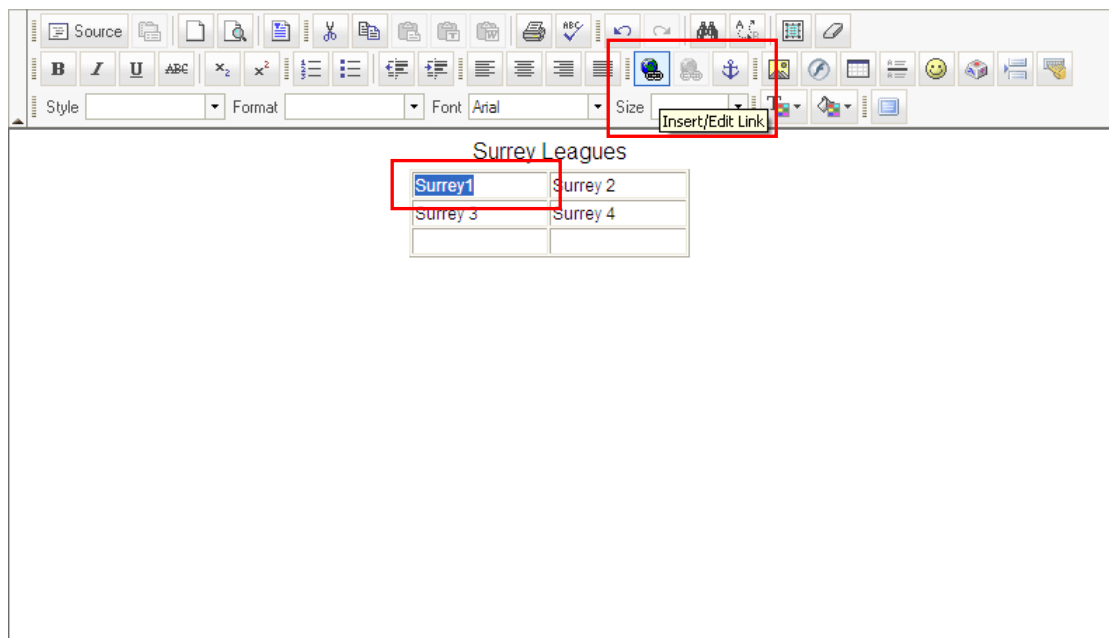

To display one league, simply enter the league your team plays in, into the web page.

You can choose your font, format, style etc from the toolbars in the menu bar.

Alternatively you may wish to display your league (s) in a table format.

To do this select the table option from the menu bar.

Once selected a new window will open for you populate.

From here you can select the amount of rows, columns etc you require to input the relevant leagues together with a caption option to input a header. Once you have decided on the size of table you require, select ok.

The table will appear in the webpage.

You can now enter the leagues you wish to display.

Once the league details have been entered, you have to highlight one of the leagues and select the insert/edit link