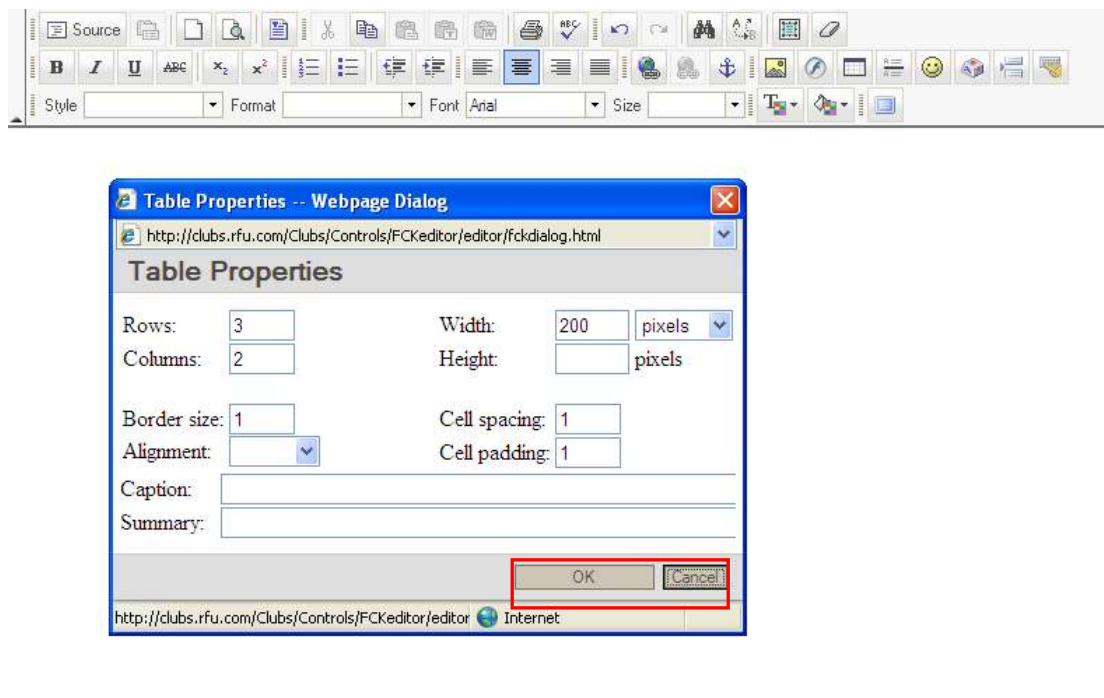

You can choose to enter your league (s) in a variety of ways. Most will choose one of the two following functions.

1. Simply enter the name of the league into the web page.
2. Creating a table that will display a number of leagues in your CB.

To display one league, simply enter the league your team plays in, into the web page.

You can choose your font, format, style etc from the toolbars in the menu bar.

Alternatively you may wish to display your league (s) in a table format.

To do this select the table option from the menu bar.

Once selected a new window will open for you populate.

From here you can select the amount of rows, columns etc you require to input the relevant leagues together with a caption option to input a header. Once you have decided on the size of table you require, select ok.