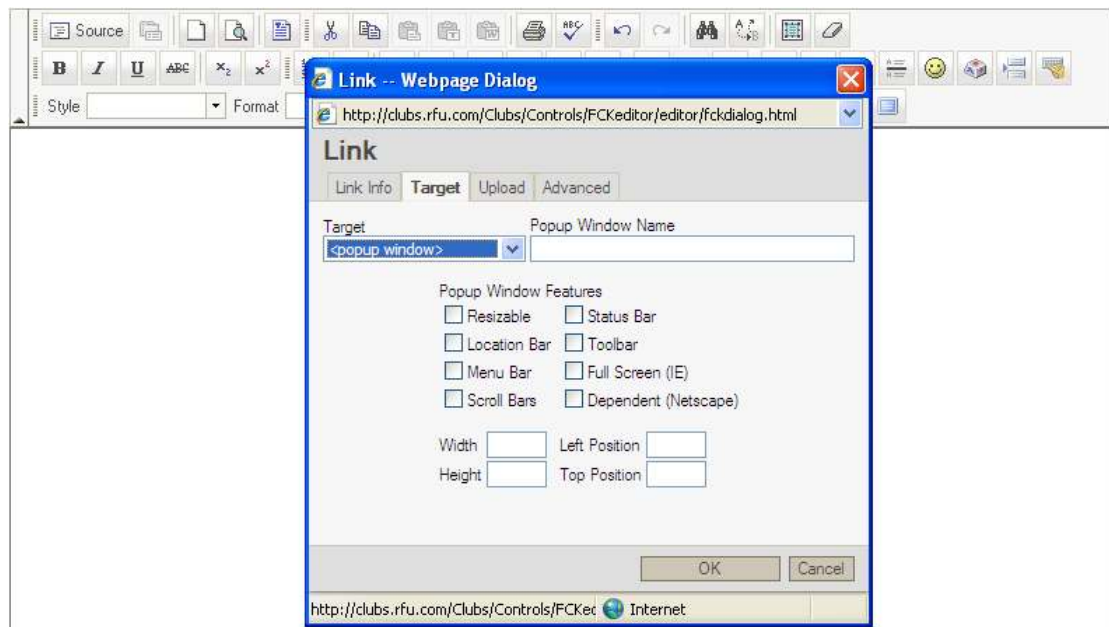

The table will appear in the webpage.

You can now enter the leagues you wish to display.

Once the league details have been entered, you have to highlight one of the leagues and select the insert/edit link

A new window will open.

You will now need to input the web address for the league you wish to display. In this case the league is Surrey League 1

The relevant links to leagues can be found by looking in the Create League Link Page and selecting the League Links Icon.

Input the link for the relevant league. Once input select target from the tab menu at the top of the pop up screen.

From the target menu, select the target drop down box and select <popup windows>

Once selected further options will be made available to you to choose from.

From this menu you have to select Resizable and Scroll Bars. You must also stipulate the size of the window a width of 850 and height of 650 is recommended. Once all the details are input select ok.

You will be returned to the original page with the table of leagues. The league you have just created a link for will now be active i.e. The league will appear blue and underlined, meaning when someone selects that league they will be re-directed to a new page as per the web address you have entered.