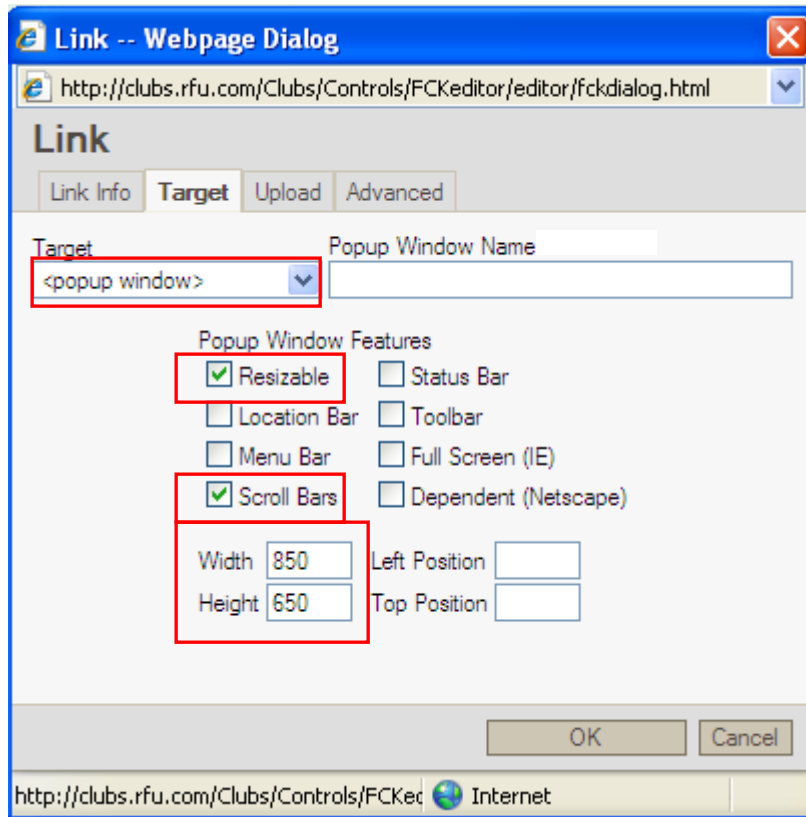

Input the link for the relevant league. Once input select target from the tab menu at the top of the pop up screen.

From the target menu, select the target drop down box and select <popup windows>

Once selected further options will be made available to you to choose from.

From this menu you have to select Resizable and Scroll Bars. You must also stipulate the size of the window a width of 850 and height of 650 is recommended. Once all the details are input select ok.

You will be returned to the original page with the table of leagues. The league you have just created a link for will now be active i.e. The league will appear blue and underlined, meaning when someone selects that league they will be re-directed to a new page as per the web address you have entered.