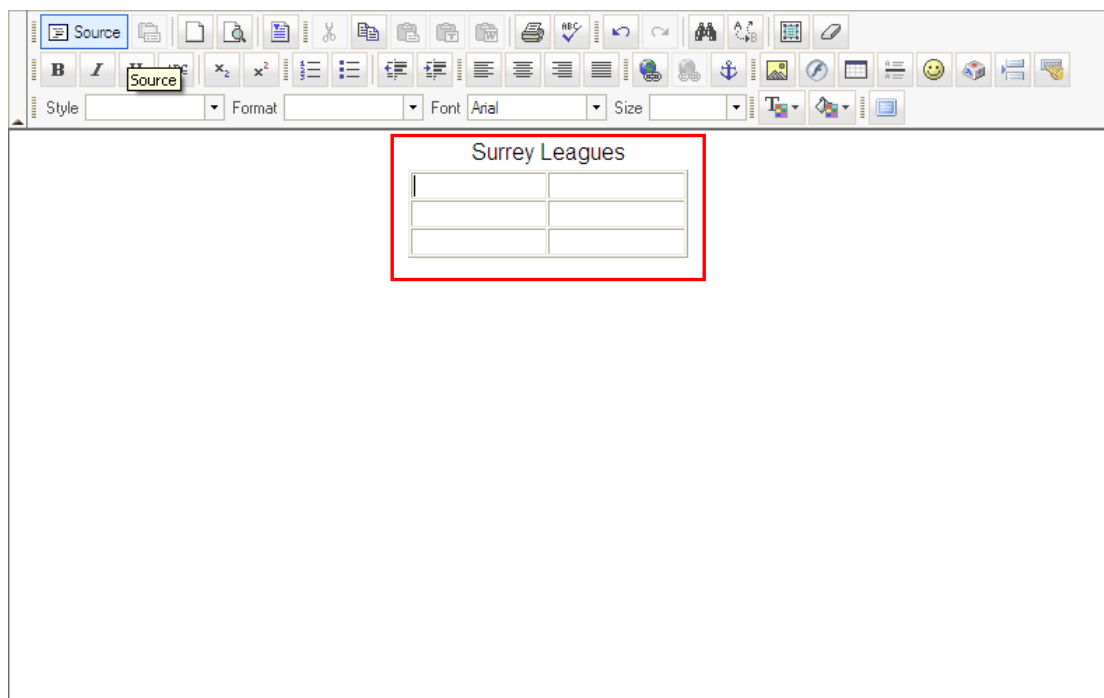

To display one league, simply enter the league your team plays in, into the web page.

You can choose your font, format, style etc from the toolbars in the menu bar.

Alternatively you may wish to display your league (s) in a table format.

To do this select the table option from the menu bar.

Once selected a new window will open for you populate.

From here you can select the amount of rows, columns etc you require to input the relevant leagues together with a caption option to input a header. Once you have decided on the size of table you require, select ok.

The table will appear in the webpage.

You can now enter the leagues you wish to display.

Once the league details have been entered, you have to highlight one of the leagues and select the insert/edit link