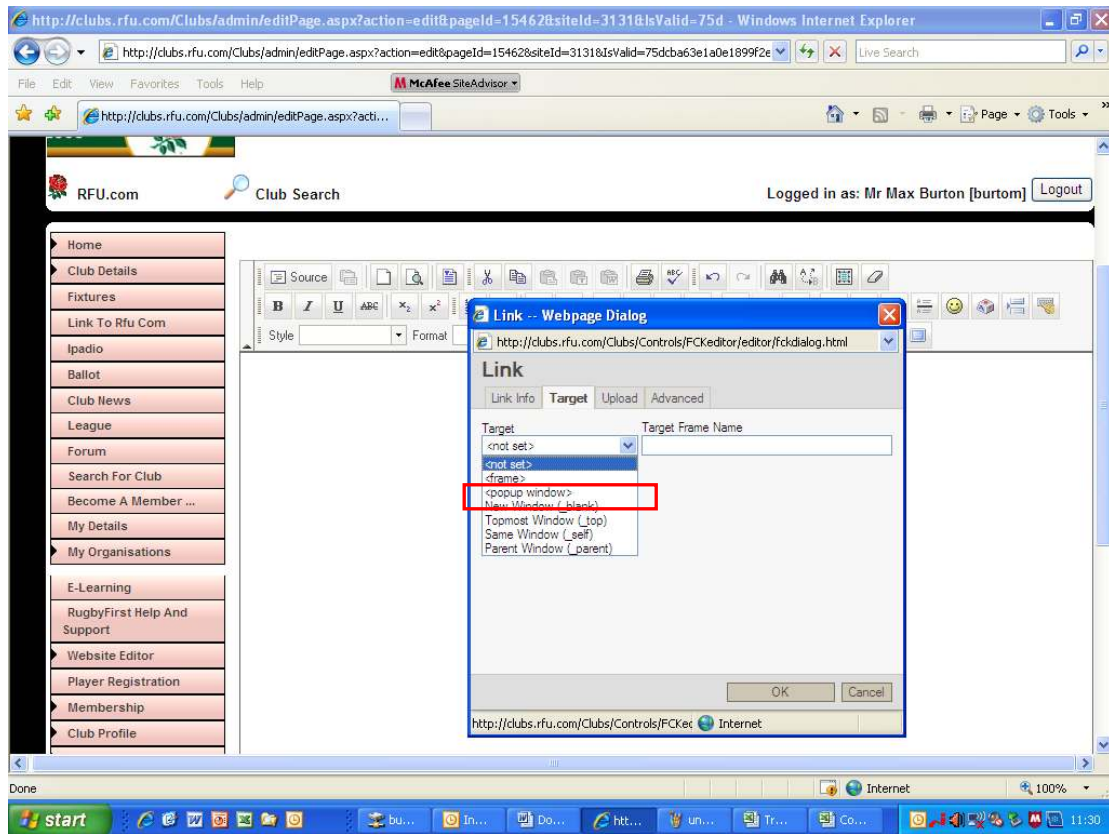

From the target menu, select the target drop down box and select <popup windows>