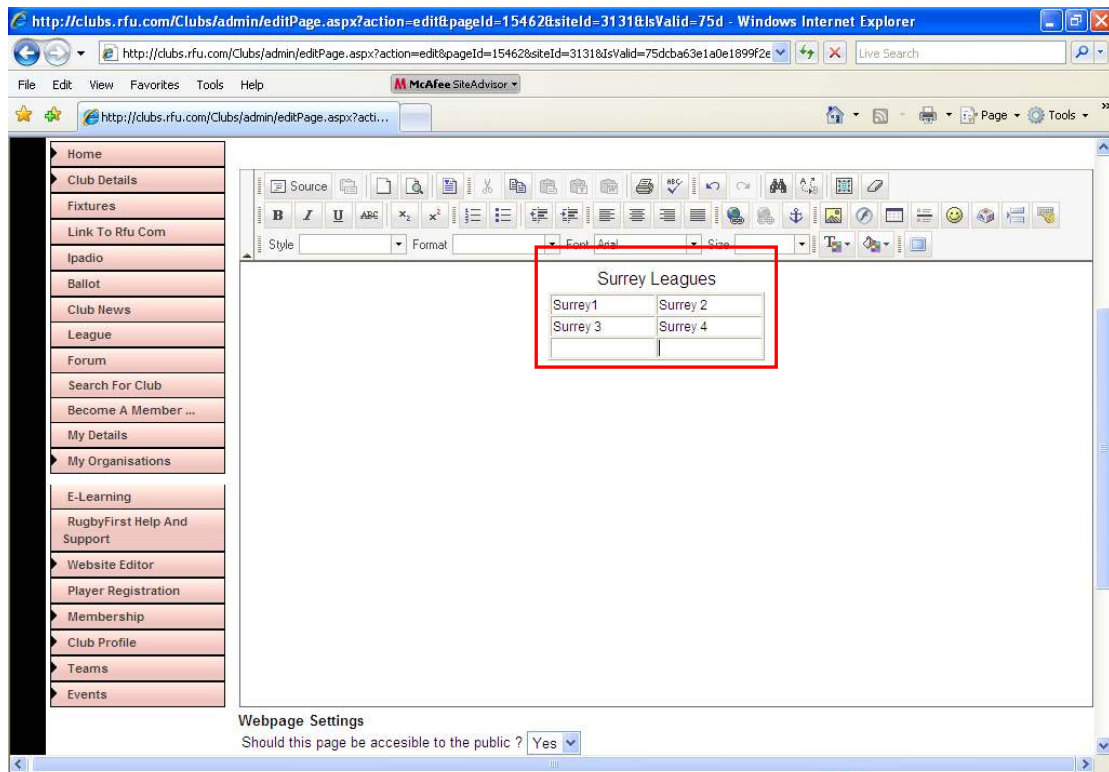

To display one league, simply enter the league your team plays in, into the web page.

You can choose your font, format, style etc from the toolbars in the menu bar.

Alternatively you may wish to display your league (s) in a table format.

To do this select the table option from the menu bar.

Once selected a new window will open for you populate.

From here you can select the amount of rows, columns etc you require to input the relevant leagues together with a caption option to input a header. Once you have decided on the size of table you require, select ok.

The table will appear in the webpage.

You can now enter the leagues you wish to display.

Once the league details have been entered, you have to highlight one of the leagues and select the insert/edit link