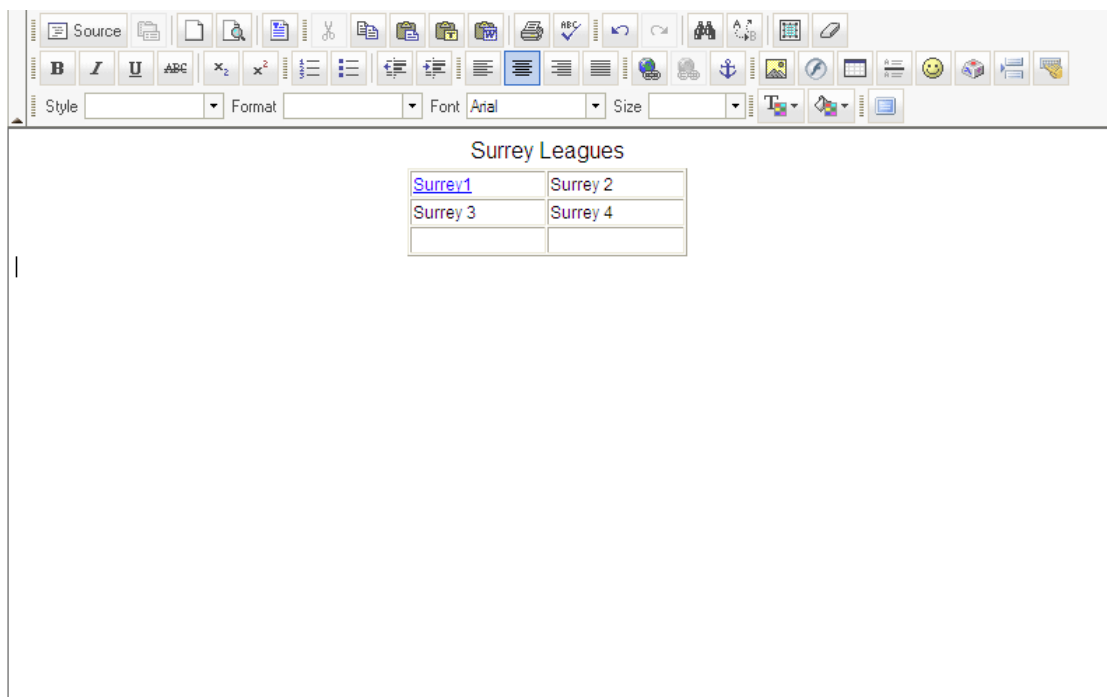

Webpage Settings

Should this page be accessible to the public? ☐ Yes ☒ No

Please provide a title for this page

Page Name .aspx

Menu Name

Root menu item

You can now view the league (s) by selecting the webpage you have created.