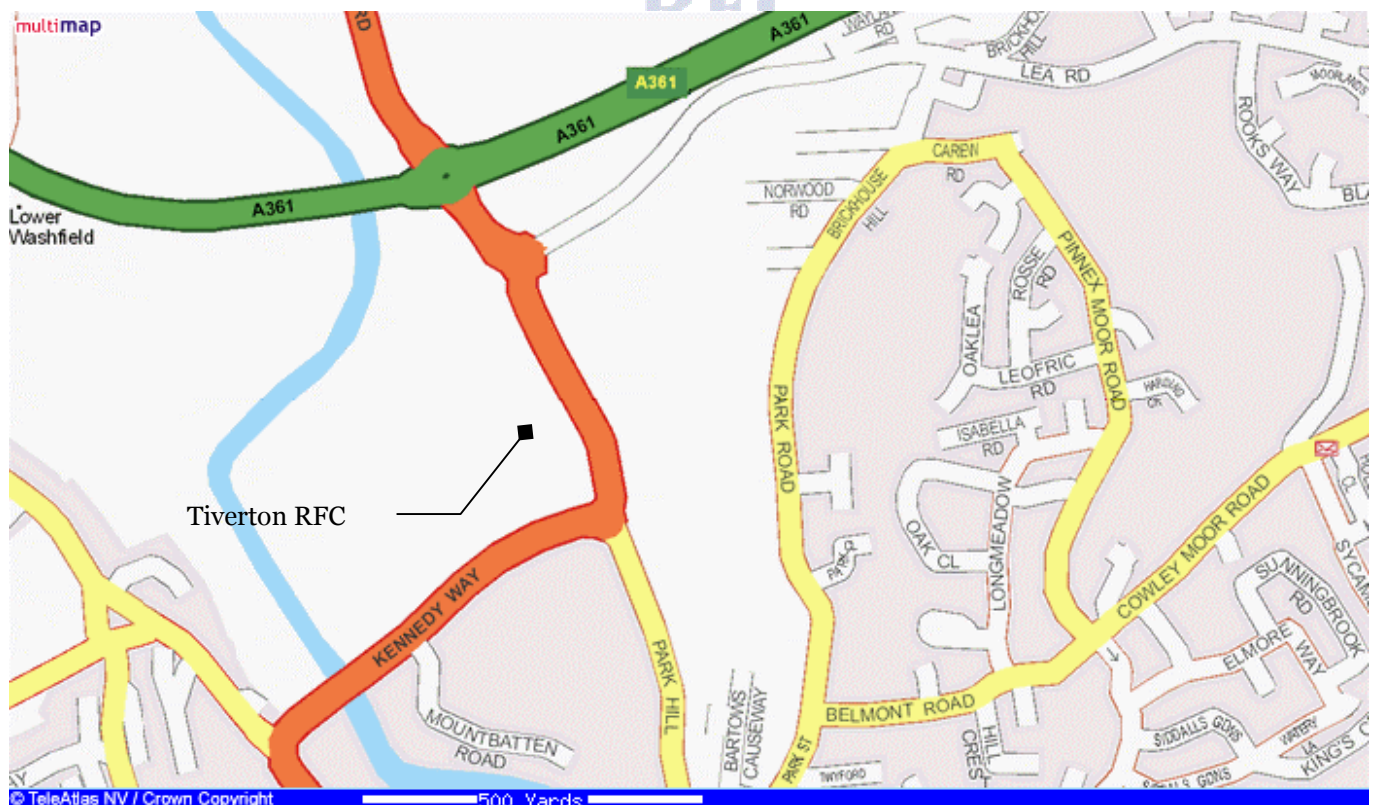

## Tiverton RFC

Tiverton Rugby Club.  
Coronation Ground,  
Bolham Road,  
Tiverton EX16 6SG  
01884 252271

- Start at Horsham Fields
- Continue along Wembury Road
- Turn right onto Springfield Road
- At roundabout take the 2nd exit onto Sherford Road
- Turn left at the T junction at the end of Sherford Road
- At the T junction turn onto Deep Lane (signposted Plympton, Plymouth, Ivybridge)
- Turn left, then merge onto the A38 (signposted Exeter)
- Continue forward onto the M5 (signposted M5 Taunton, Honiton)
- Leave the M5 at junction 27 (signposted Barnstaple, Tiverton), then at roundabout take the 1st exit onto the A361 (signposted Barnstaple, Tiverton)
- At roundabout take the 1st exit onto Bolham Road - A3126 (signposted Tiverton)
- Bear left onto Bolham Road - A3126. Entering Tiverton
- At roundabout take the 2nd exit onto Bolham Road - A3126 (signposted Town Centre)
- Pass the East Devon College on your right.
- The Rugby club is the next turning on your right
- Arrive at Tiverton RFC, EX16 6SG, Tiverton

Estimated driving time 1hr29mins

Directions supplied courtesy of [www.theaa.com/travelwatch](http://www.theaa.com/travelwatch)  
Maps from [www.multimap.com](http://www.multimap.com)

Tiverton RFC

Directions supplied courtesy of [www.theaa.com/travelwatch](http://www.theaa.com/travelwatch)  
Maps from [www.multimap.com](http://www.multimap.com)