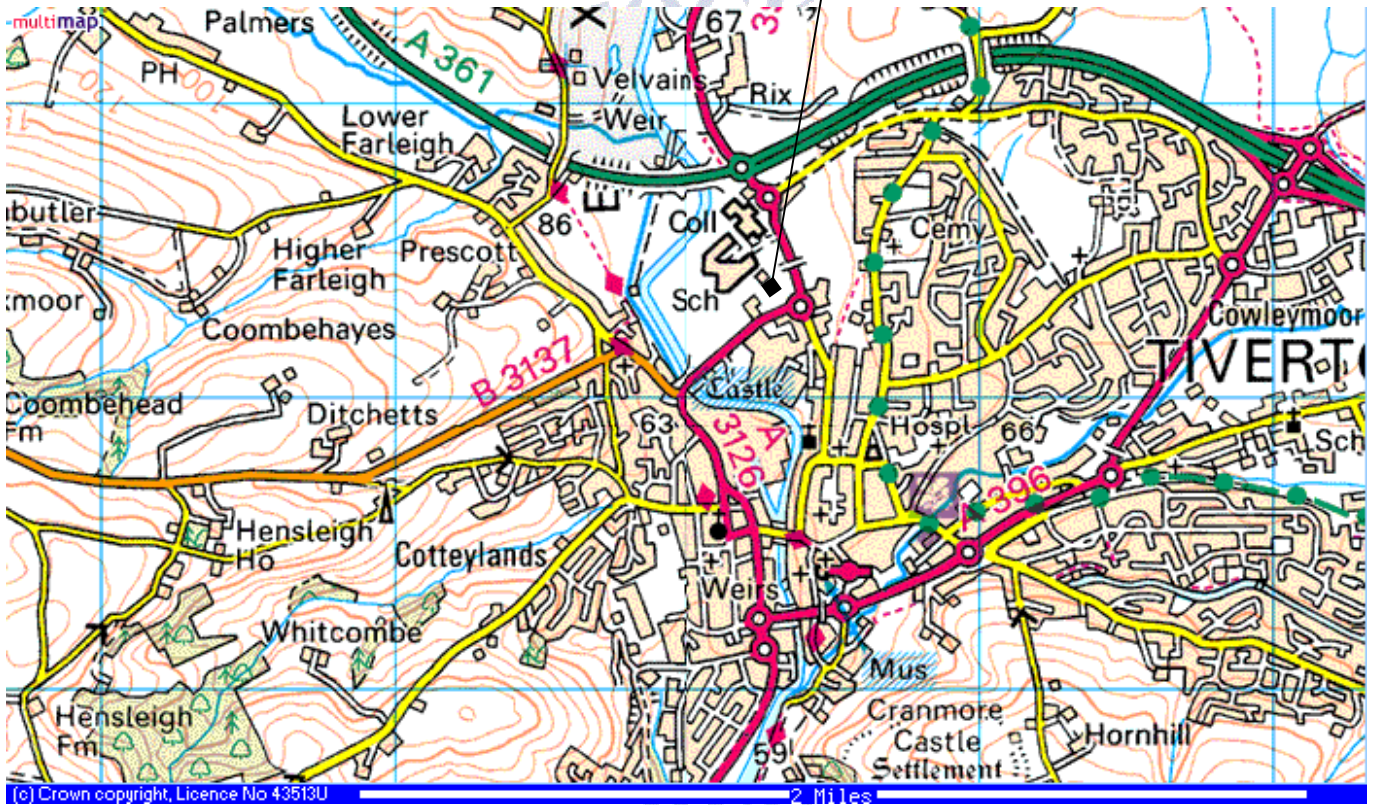

## Tiverton RFC

Tiverton Rugby Club.  
Coronation Ground,  
Bolham Road,  
Tiverton EX16 6SG  
01884 252271

- Start at Horsham Fields
- Continue along Wembury Road
- Turn right onto Springfield Road
- At roundabout take the 2nd exit onto Sherford Road
- Turn left at the T junction at the end of Sherford Road
- At the T junction turn onto Deep Lane (signposted Plympton, Plymouth, Ivybridge)
- Turn left, then merge onto the A38 (signposted Exeter)
- Continue forward onto the M5 (signposted M5 Taunton, Honiton)
- Leave the M5 at junction 27 (signposted Barnstaple, Tiverton), then at roundabout take the 1st exit onto the A361 (signposted Barnstaple, Tiverton)
- At roundabout take the 1st exit onto Bolham Road - A3126 (signposted Tiverton)
- Bear left onto Bolham Road - A3126. Entering Tiverton
- At roundabout take the 2nd exit onto Bolham Road - A3126 (signposted Town Centre)
- Pass the East Devon College on your right.
- The Rugby club is the next turning on your right
- Arrive at Tiverton RFC, EX16 6SG, Tiverton

Estimated driving time 1hr29mins

Directions supplied courtesy of [www.theaa.com/travelwatch](http://www.theaa.com/travelwatch)  
Maps from [www.multimap.com](http://www.multimap.com)

Tiverton RFC

Directions supplied courtesy of [www.theaa.com/travelwatch](http://www.theaa.com/travelwatch)  
Maps from [www.multimap.com](http://www.multimap.com)