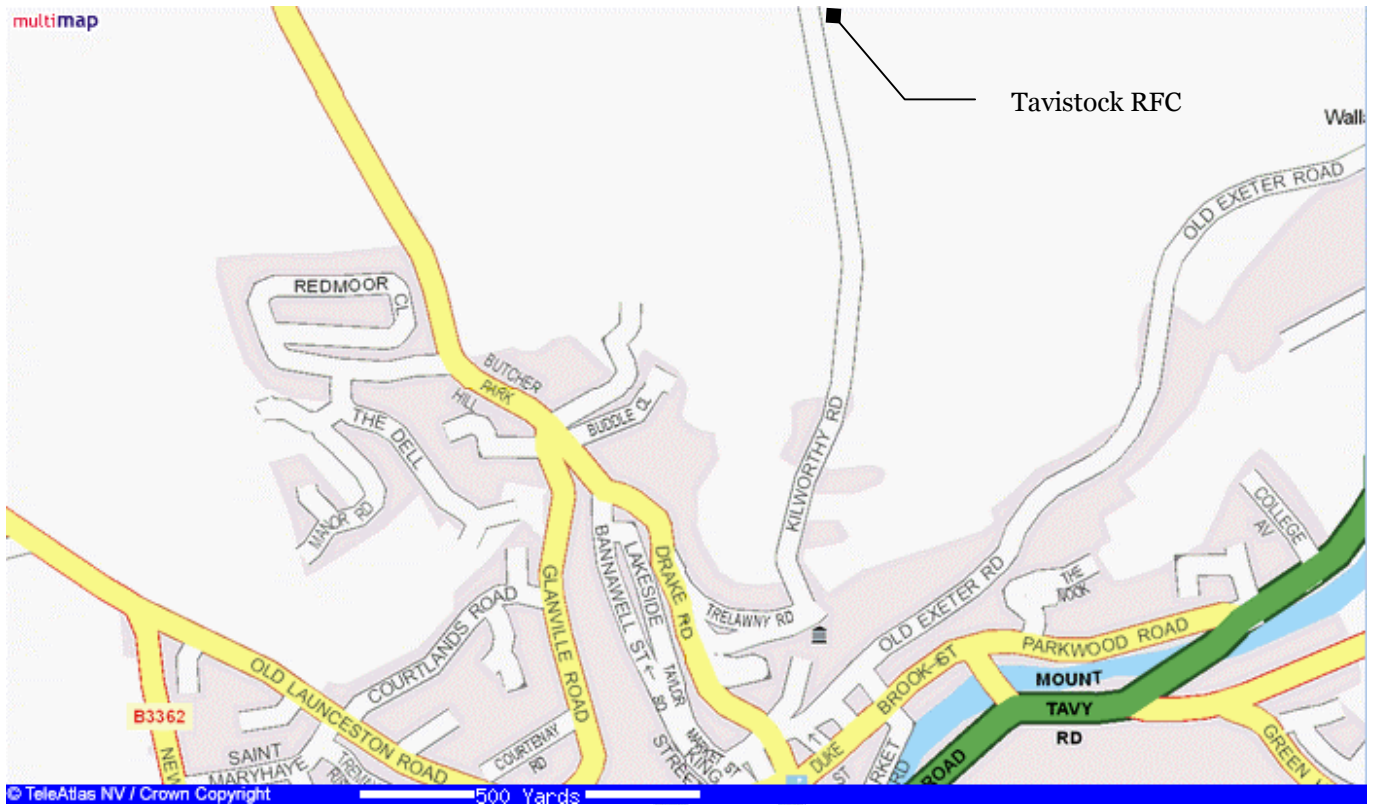

RFC

Directions supplied courtesy of www.theaa.com/travelwatch
Maps from www.multimap.com