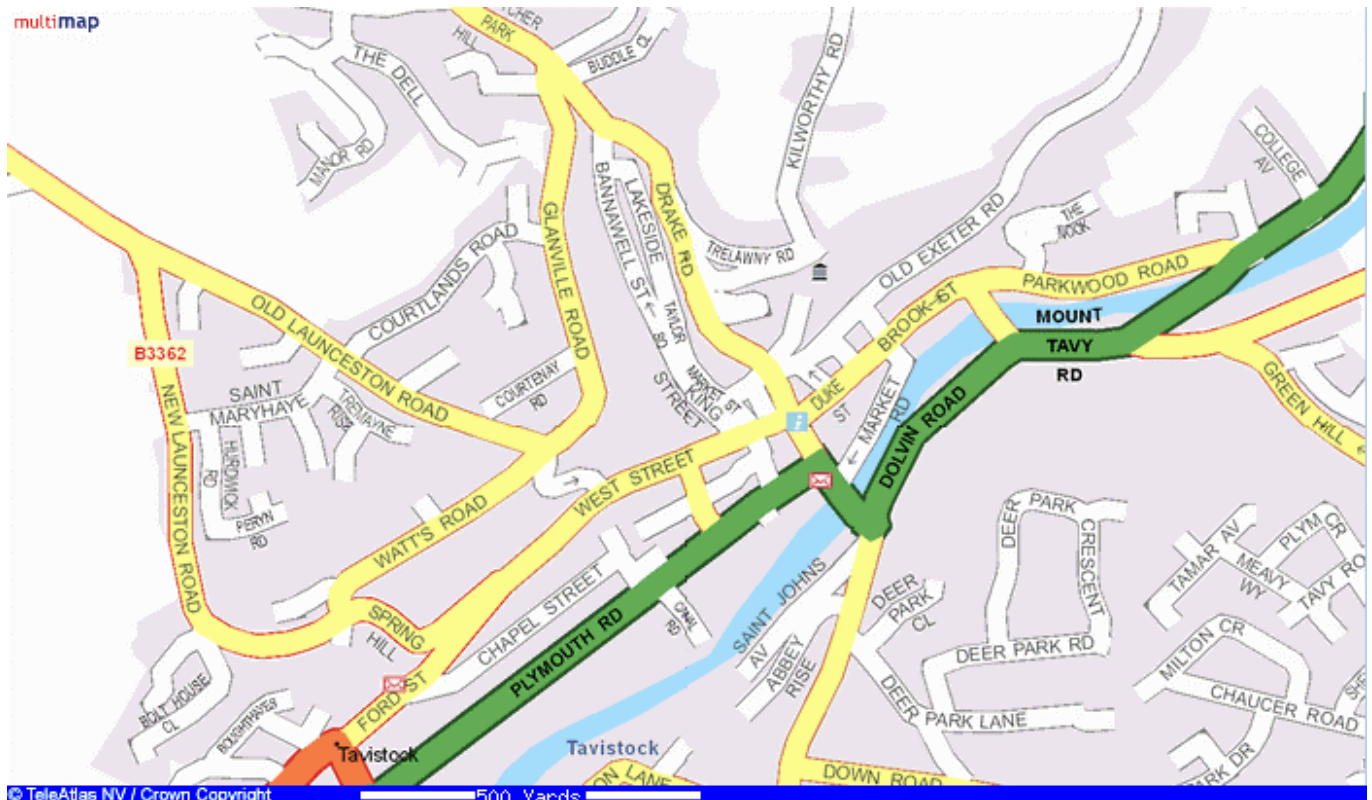

Estimated driving time 36 minutes

Directions supplied courtesy of www.theaa.com/travelwatch
Maps from www.multimap.com