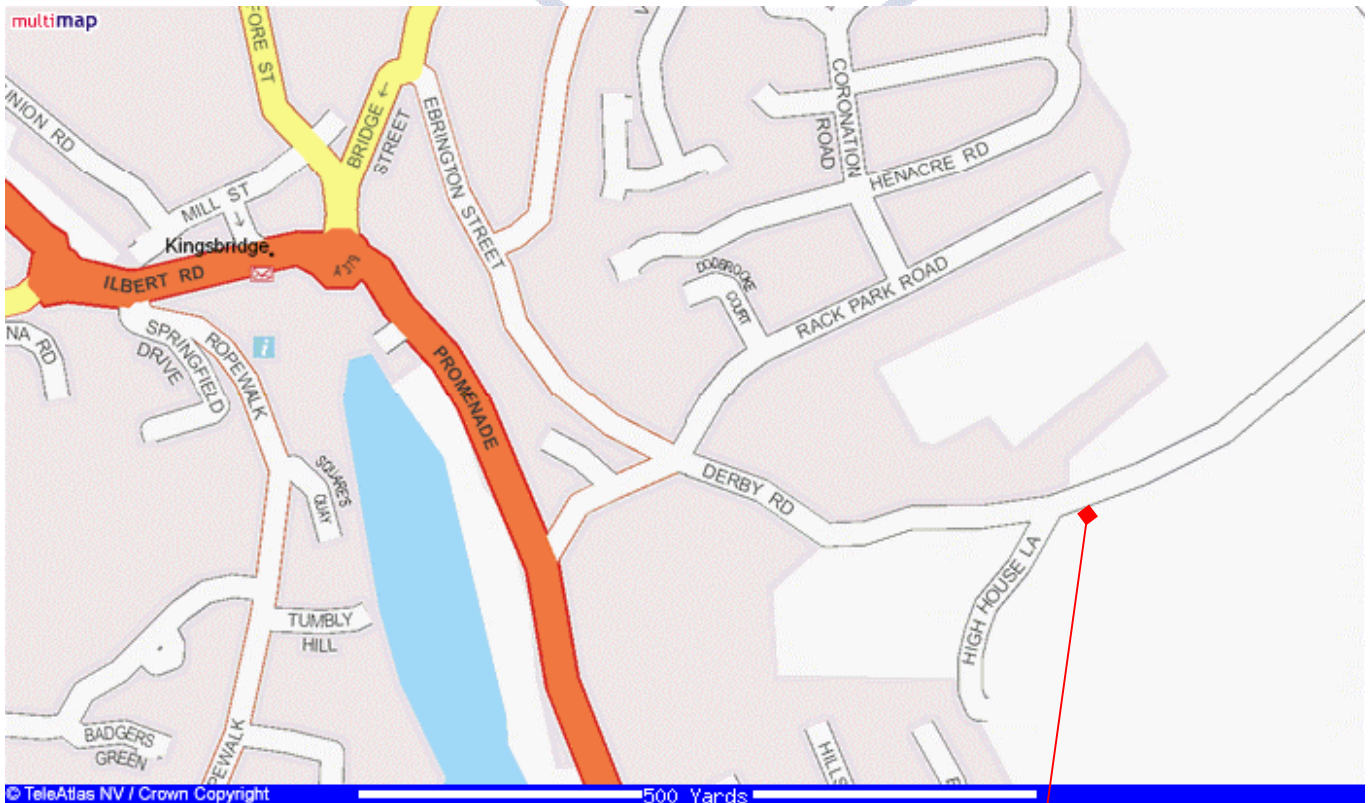

Kingsbridge RFC

- Start at Horsham Fields
- Continue along Wembury Road
- Turn right onto Springfield Road
- At roundabout take the 3rd exit onto Elburton Road - A379 (signposted Kingsbridge)
- Continue forward onto the A379
- Continue forward onto Fore Street - A379.
- Bear left onto the A379.
- At Harraton Cross continue forward onto the A379
- Continue forward onto the A379.
- At The Timbers roundabout take the 2nd exit onto the A379 (signposted Kingsbridge)
- At Bantam Cross roundabout take the 1st exit onto the A379 (signposted Kingsbridge)
- Bear left onto the A379.
- At Palegate Cross roundabout take the 2nd exit onto the A379 (signposted Kingsbridge)
- Turn right onto Cookworthy Road - A379 (signposted Town Centre, Dartmouth)
- At roundabout take the 1st exit onto Ilbert Road - A379 (signposted Town Centre, Dartmouth)
- At roundabout take the 2nd exit onto Promenade - A379 (signposted Dartmouth)
- Turn left onto Derby Road

Estimated driving time 36 minutes

Kingsbridge RFC